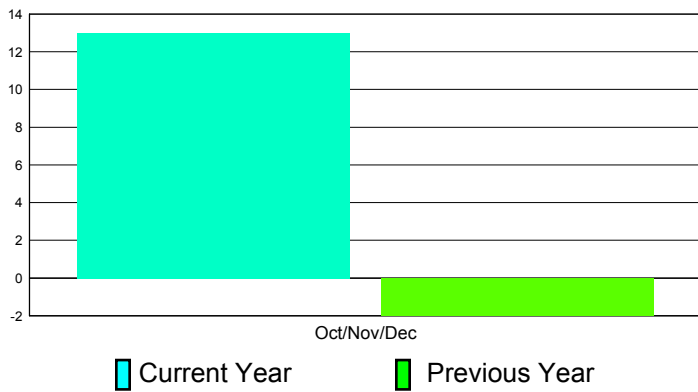

Comparison of Club Gain/Loss

Current Year Compared to the Previous Year