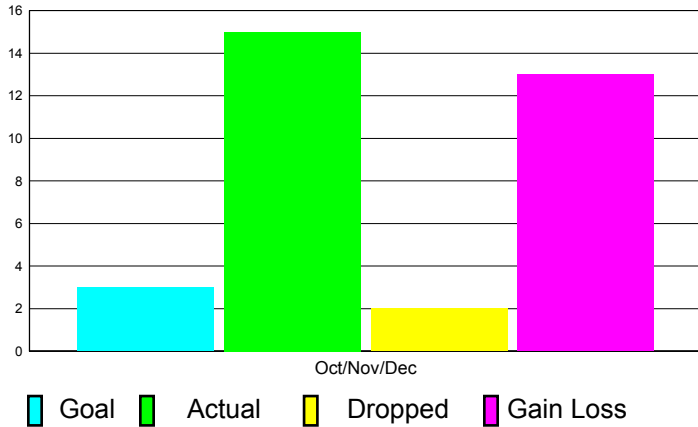

## CLUBS

Club Results  
2011-2012

Clubs  
2010-2011

Month	New Club Goal	Actual New Clubs	Actual Dropped Clubs	Gain/Loss of Clubs	Gain/Loss of Clubs
Oct/Nov/Dec	3	15	2	13	-2
<b>Totals</b>	<b>3</b>	<b>15</b>	<b>2</b>	<b>13</b>	<b>-2</b>

### Club Results 2011-2012

Goal, New, Dropped, Gain/Loss