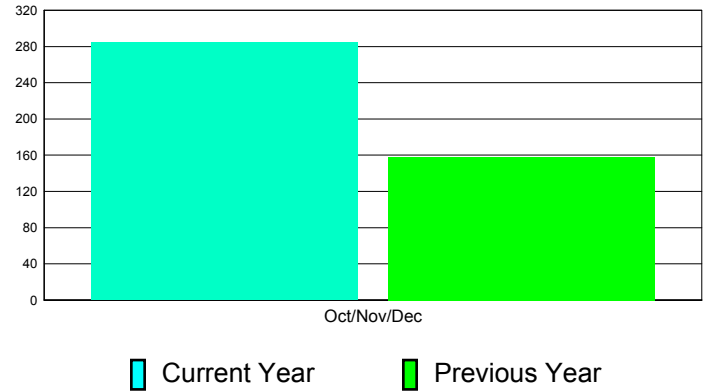

Comparison of Membership Gain/Loss

Current Year Compared to the Previous Year