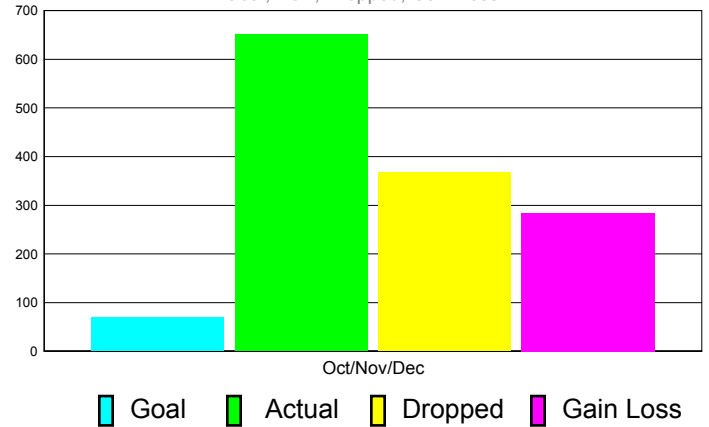

### YTD Status Quo Clubs 2010-2011

Status Quo Clubs Compared to Status Quo Members

## MEMBERSHIP

Membership Results  
2011-2012

Membership  
2010-2011

Month	Net Memb Goal	Actual New Memb	Actual Dropped Memb	Gain/Loss of Memb	Gain/Loss of Memb
Oct/Nov/Dec	70	651	367	284	158
<b>Totals</b>	<b>70</b>	<b>651</b>	<b>367</b>	<b>284</b>	<b>158</b>

### Membership Results 2011-2012

Goal, New, Dropped, Gain/Loss